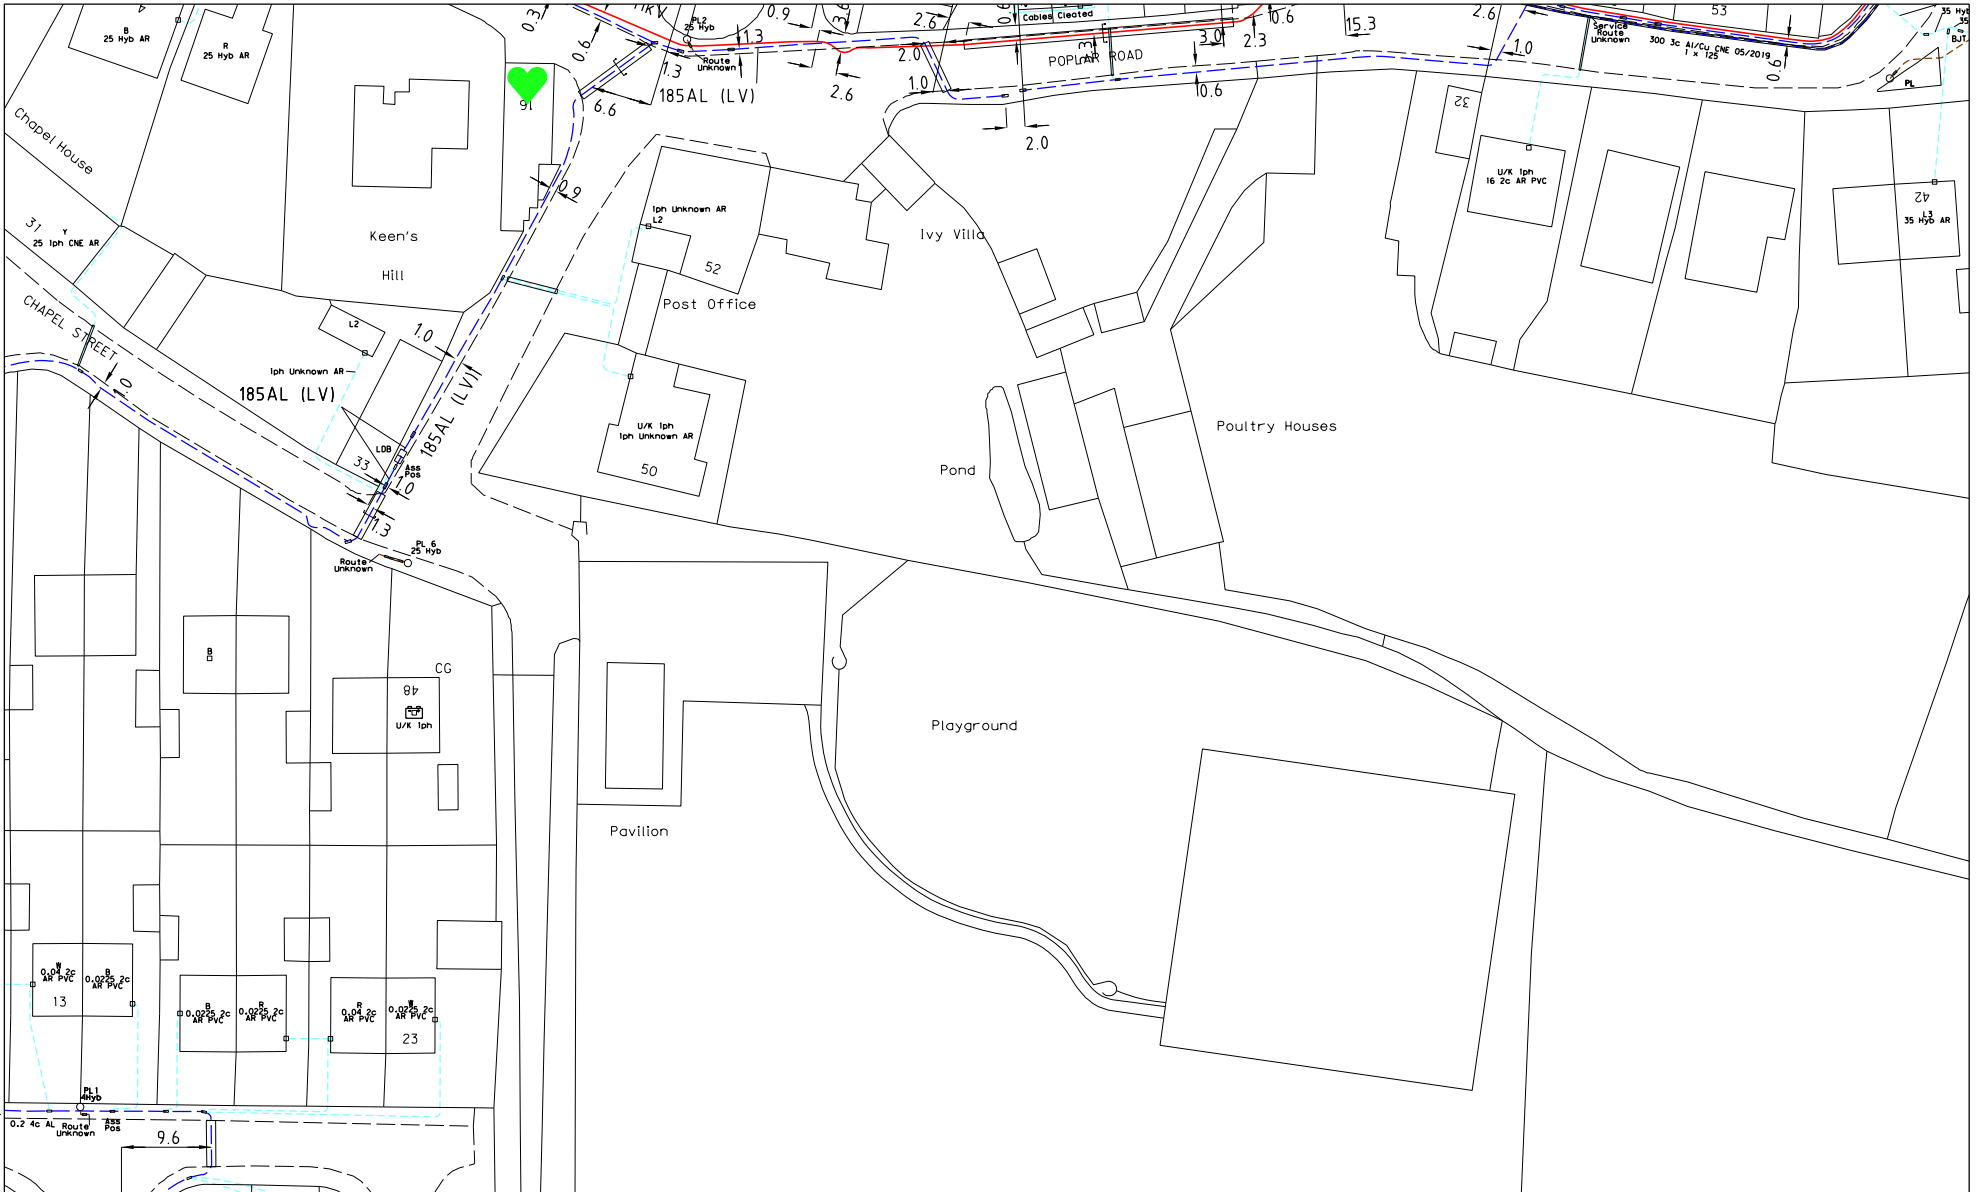

Based upon the Ordnance Surveys map with the permission of the Controller of Her Majesty's Stationery Office. Crown Copyright Reserved.
 Western Power Distribution, Avonbank, Feeder Road, Bristol. BS2 0TB. Licence Nos. 100022488, 100024877, 100021807, 10002432.
 CARE SHOULD BE EXERCISED TO ENSURE THE PRECISE POSITION OF THE WPD APPARATUS IF WORK IS TO BE EXECUTED IN ITS VICINITY. If in doubt, contact your local WPD office.

DATE: 05/11/2020
 SCALE 1:833 @ A4
 DRAWN BY:
 TITLE:
 PLOT CENTRE: 439193.945,257594.852

WESTERN POWER DISTRIBUTION
Serving the Midlands, South West and Wales

WPD Copyright: This copy has been made by or with the authority of Western Power Distribution (WPD) pursuant to Section 47 of the Copyright Designs and Patents Act 1988 unless that Act provides a relevant exception to copyright the copy must not be copied without prior permission of the copyright owner.