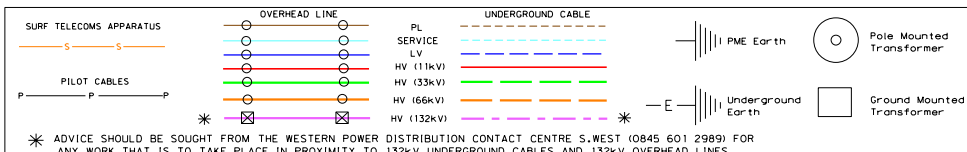

DATE: 05/11/2020
 SCALE 1:833 @ A4
 DRAWN BY:
 TITLE:
 PLOT CENTRE: 439193.945,257594.852

WESTERN POWER DISTRIBUTION
Serving the Midlands, South West and Wales

WPD Copyright: This copy has been made by or with the authority of Western Power Distribution (WPD) pursuant to Section 47 of the Copyright Designs and Patents Act 1988 unless that Act provides a relevant exception to copyright the copy must not be copied without prior permission of the copyright owner.